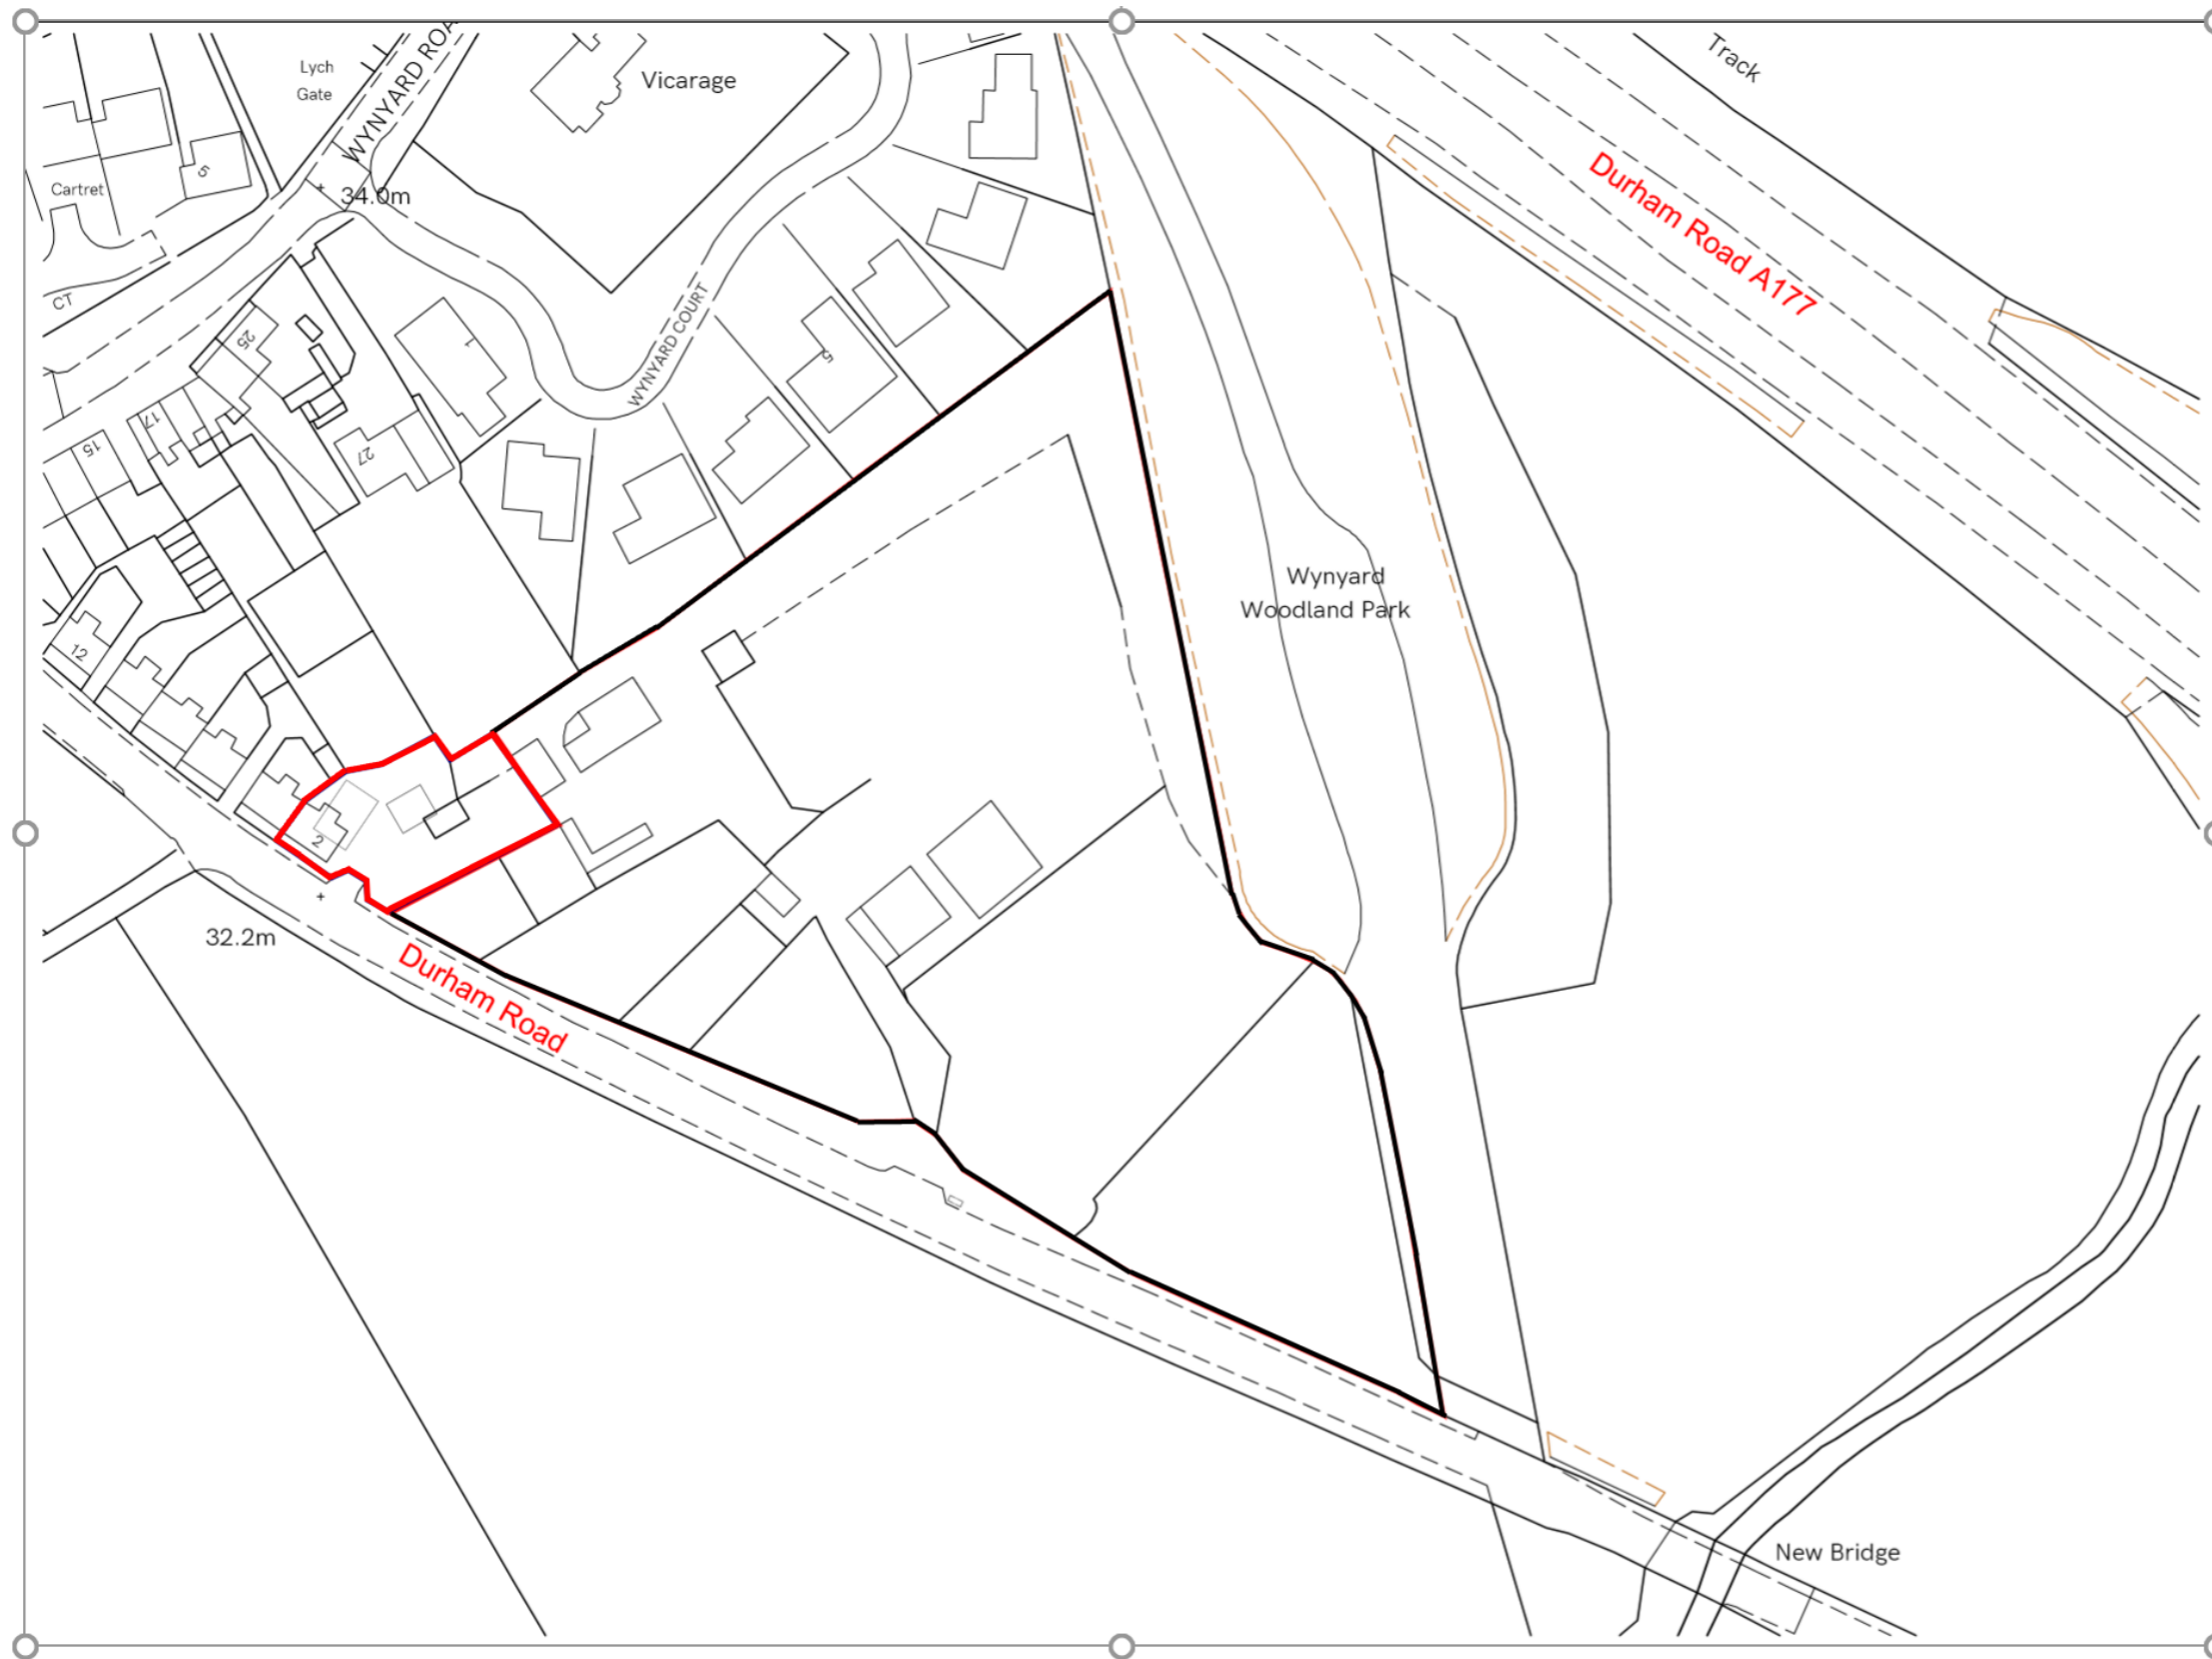

Location Plan

TITLE: The Hideaway @ Thorpe
DRAWING PURPOSE: Location Plan
DRAWN BY: JW
REVISION: A1
SHEET SIZE: A3
SCALE: 1:1250
DATE OF DRAWING: 01/10/19

Note: Do not scale from this drawing.
All dimensions to be checked prior to
any work commencing.